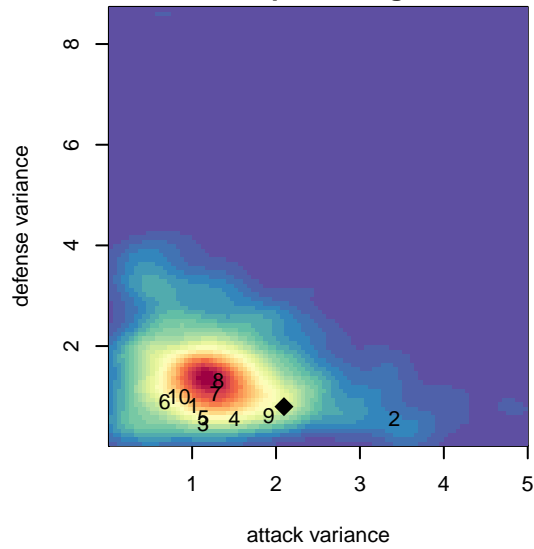

# Harbor Lasers G00

, WA  
G00 total strength=921  
attack=1.86 defense=1.24  
fall league = DIII G14D1

alt names used:  
Harbor Lasers

Venues played:  
2014 DIII G14D1

**attack and defense variance (black dot)  
relative to other teams  
and top 10 in region**

**attack and defense rating  
relative to others at age  
and all opponents in last 13 months**

**Performance relative to 13 month average**

**Performance relative to 13 month average**

<b>date</b>	<b>home</b>		<b>away</b>		<b>venue</b>	<b>pred.home</b>	<b>pred.away</b>
2014-12-13	Harbor Lasers G00	1	TC United G00	1	2014 DIII G14D1	1.77	1.52
2014-12-06	Kent United White G00	2	Harbor Lasers G00	4	2014 DIII G14D1	0.49	2.33
2014-11-22	UPSC Breakers G00	0	Harbor Lasers G00	1	2014 DIII G14D1	1.03	1.26
2014-11-15	Harbor Lasers G00	3	SGESC Fusion Red G00	0	2014 DIII G14D1	2.32	0.97
2014-11-08	Harbor Lasers G00	0	FSC Chickadees G01	0	2014 DIII G14D1	2.21	1.00
2014-10-25	Harbor Lasers G00	0	Cascade Rademacher G00	1	2014 DIII G14D1	1.26	1.24
2014-10-18	Harbor Lasers G00	2	UPSC Breakers G00	1	2014 DIII G14D1	1.26	1.03
2014-10-11	SGESC Fusion Red G00	2	Harbor Lasers G00	3	2014 DIII G14D1	0.97	2.32
2014-10-04	FSC Chickadees G01	2	Harbor Lasers G00	1	2014 DIII G14D1	1.00	2.21
2014-09-20	Cascade Rademacher G00	1	Harbor Lasers G00	4	2014 DIII G14D1	1.24	1.26
2014-09-13	TC United G00	2	Harbor Lasers G00	1	2014 DIII G14D1	1.52	1.77