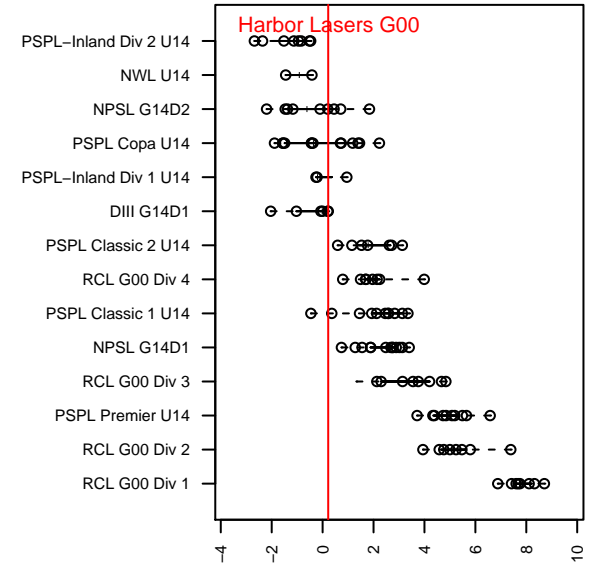

# Harbor Lasers G00

, WA  
G00 total strength=921  
attack=1.86 defense=1.24  
fall league = DIII G14D1

alt names used:  
Harbor Lasers

Venues played:  
2014 DIII G14D1

**attack and defense variance (black dot)  
relative to other teams  
and top 10 in region**

**attack and defense rating  
relative to others at age  
and all opponents in last 13 months**

**Performance relative to 13 month average**

**Performance relative to 13 month average**

<b>date</b>	<b>home</b>		<b>away</b>		<b>venue</b>	<b>pred.home</b>	<b>pred.away</b>
2014-12-13	Harbor Lasers G00	1	TC United G00	1	2014 DIII G14D1	1.77	1.52
2014-12-06	Kent United White G00	2	Harbor Lasers G00	4	2014 DIII G14D1	0.49	2.33
2014-11-22	UPSC Breakers G00	0	Harbor Lasers G00	1	2014 DIII G14D1	1.03	1.26
2014-11-15	Harbor Lasers G00	3	SGESC Fusion Red G00	0	2014 DIII G14D1	2.32	0.97
2014-11-08	Harbor Lasers G00	0	FSC Chickadees G01	0	2014 DIII G14D1	2.21	1.00
2014-10-25	Harbor Lasers G00	0	Cascade Rademacher G00	1	2014 DIII G14D1	1.26	1.24
2014-10-18	Harbor Lasers G00	2	UPSC Breakers G00	1	2014 DIII G14D1	1.26	1.03
2014-10-11	SGESC Fusion Red G00	2	Harbor Lasers G00	3	2014 DIII G14D1	0.97	2.32
2014-10-04	FSC Chickadees G01	2	Harbor Lasers G00	1	2014 DIII G14D1	1.00	2.21
2014-09-20	Cascade Rademacher G00	1	Harbor Lasers G00	4	2014 DIII G14D1	1.24	1.26
2014-09-13	TC United G00	2	Harbor Lasers G00	1	2014 DIII G14D1	1.52	1.77